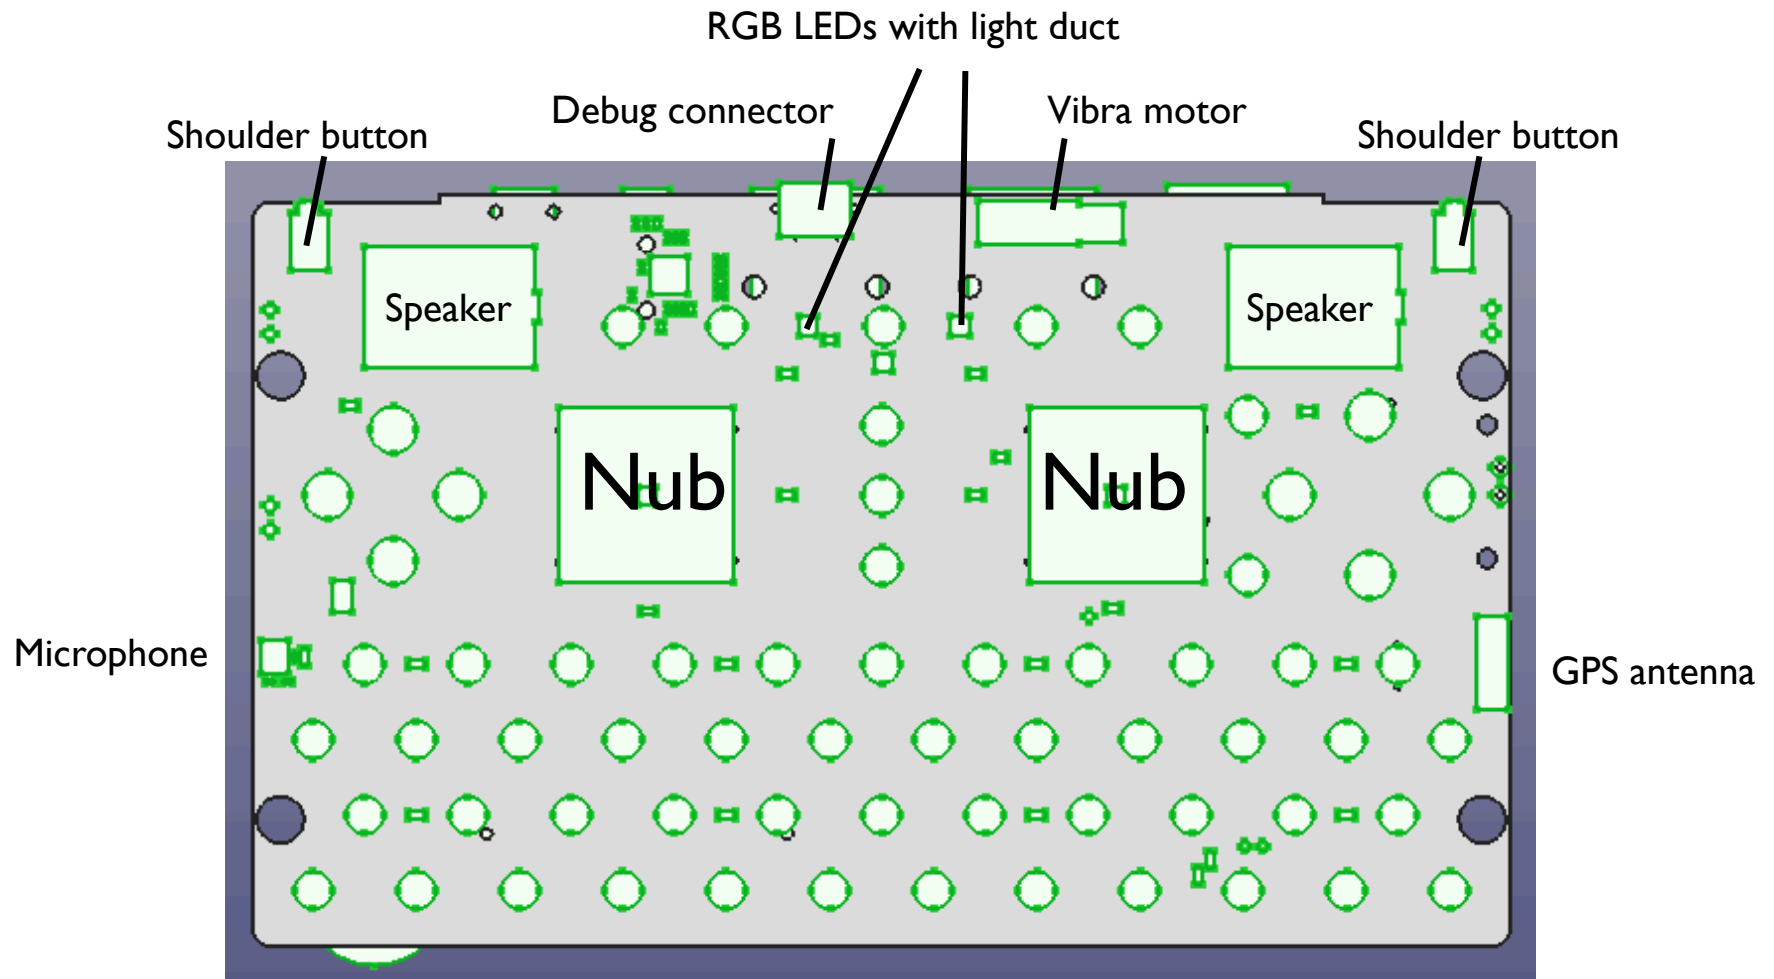

Pyra

Version 3a (Mechanics almost fixed; electronics not yet)

Top view

Bottom view

Bottom view

Bottom view

USB3.0
OTG

USB2.0
Host

USB2.0
Host

Headset

HDMI

Look from backside onto connectors