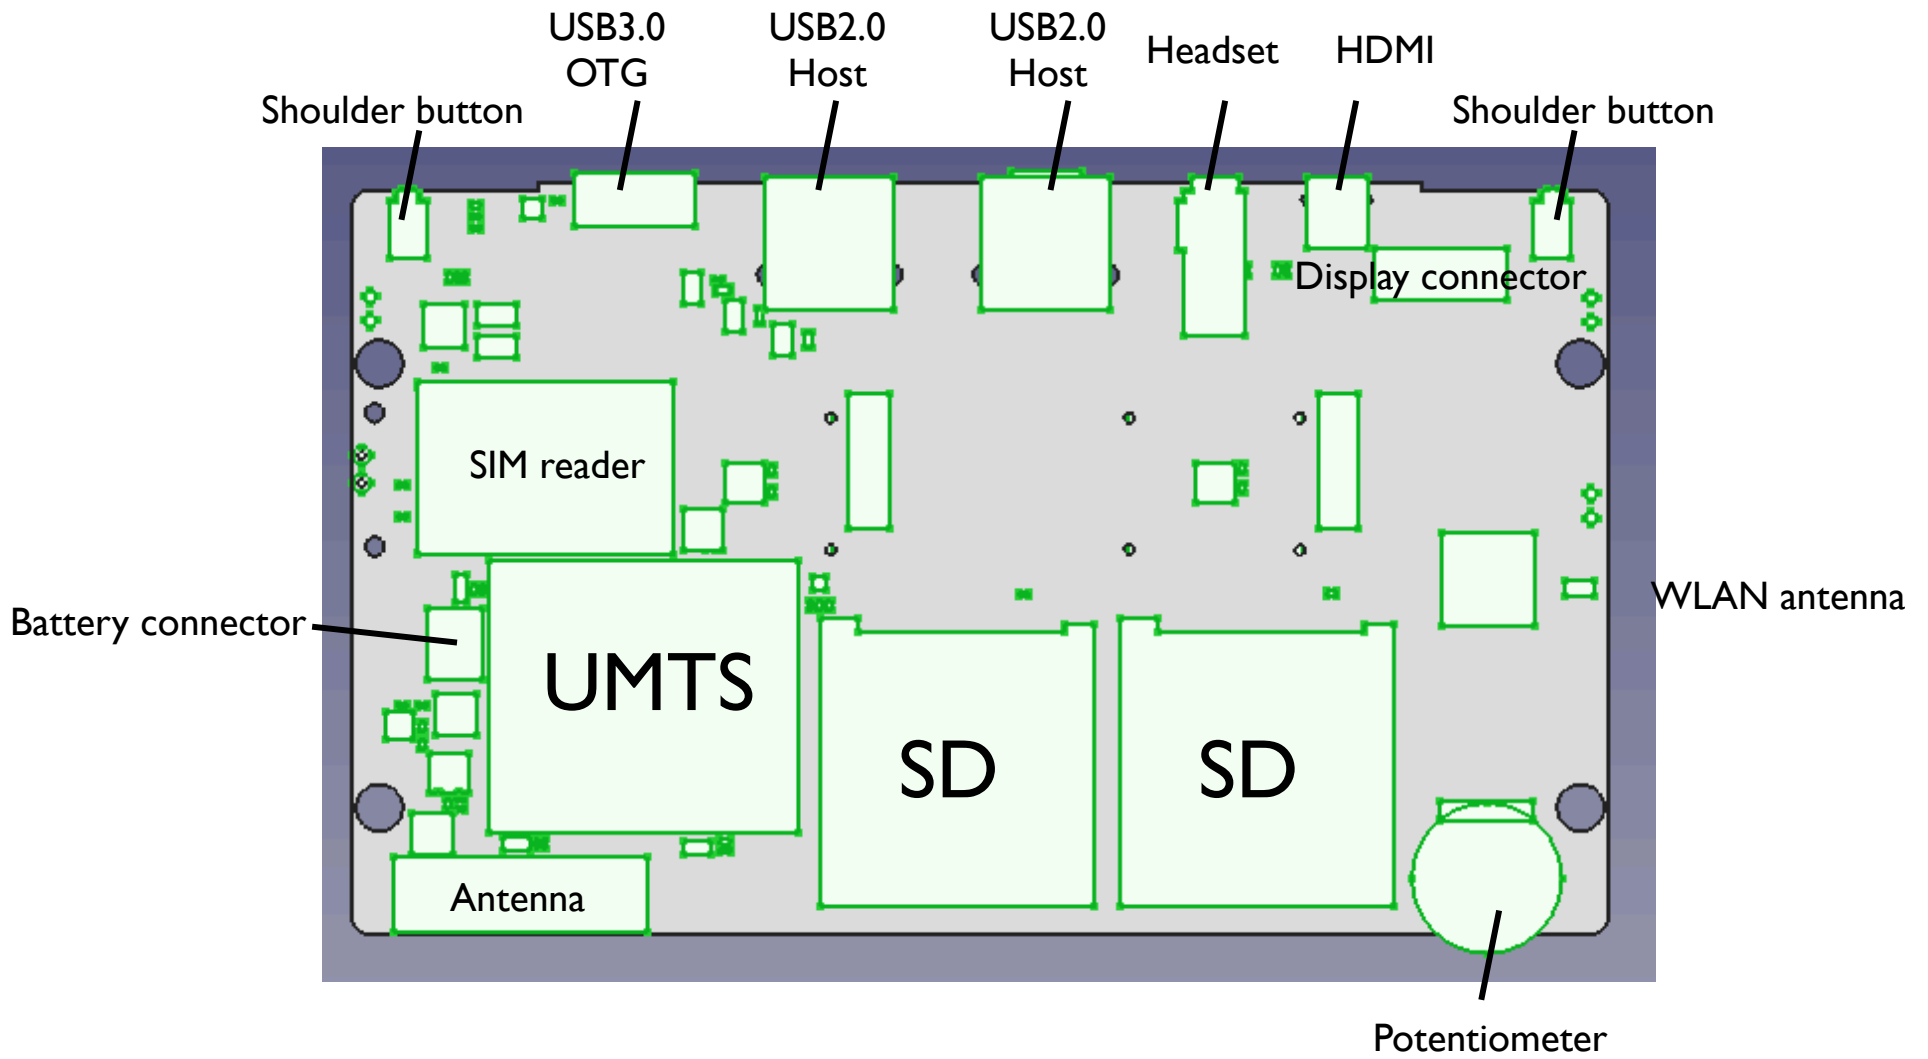

Pyra

Version 3a (Mechanics almost fixed; electronics not yet)

Top view

Bottom view

Bottom view

Bottom view

USB3.0
OTG

USB2.0
Host

USB2.0
Host

Headset

HDMI

Look from backside onto connectors