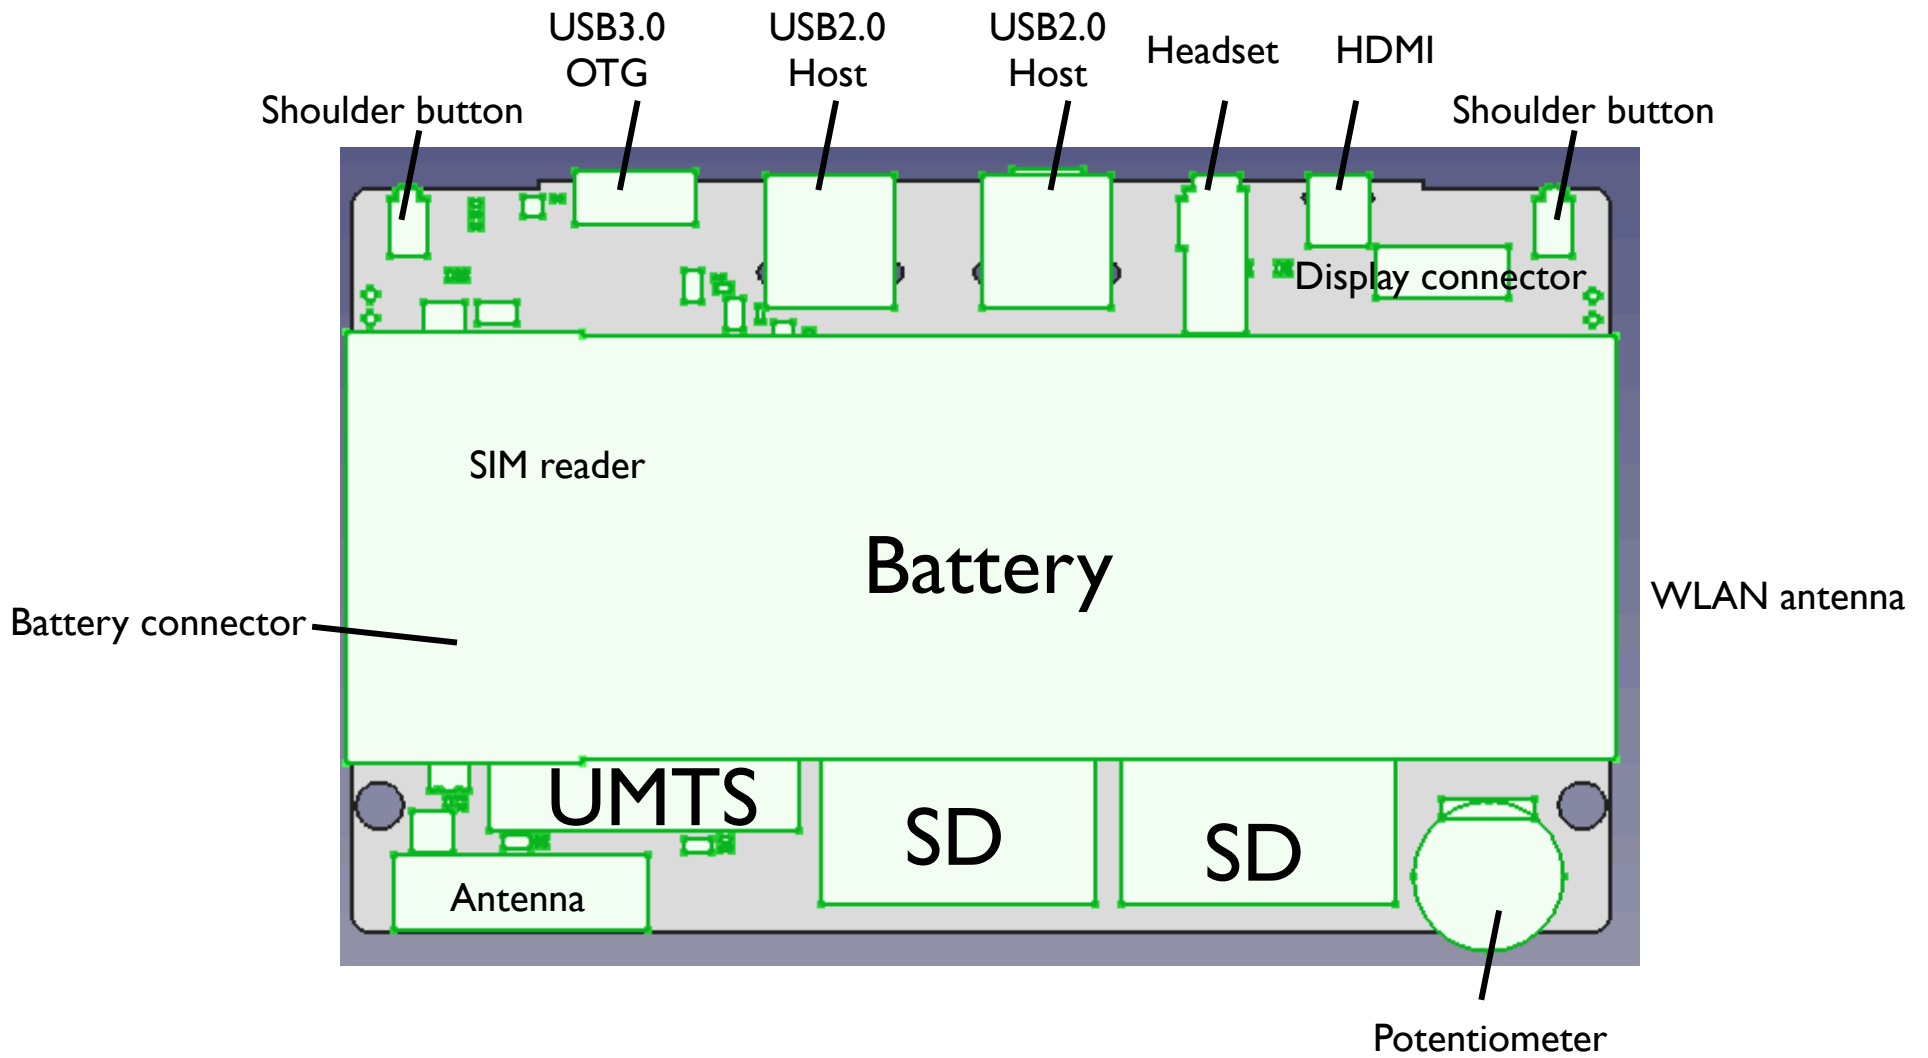

Pyra

Version 3a (Mechanics almost fixed; electronics not yet)

Top view

Bottom view

Bottom view

Bottom view

USB3.0
OTG

USB2.0
Host

USB2.0
Host

Headset

HDMI

Look from backside onto connectors