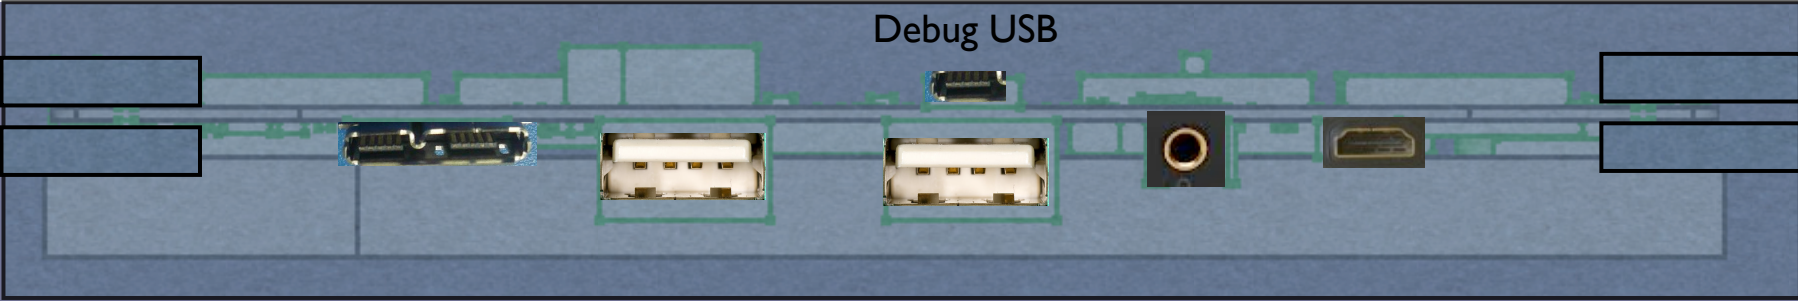

Pyra

Version 3a (Mechanics almost fixed; electronics not yet)

Top view

Bottom view

Bottom view

Bottom view

USB3.0
OTG

USB2.0
Host

USB2.0
Host

Headset

HDMI

Look from backside onto connectors