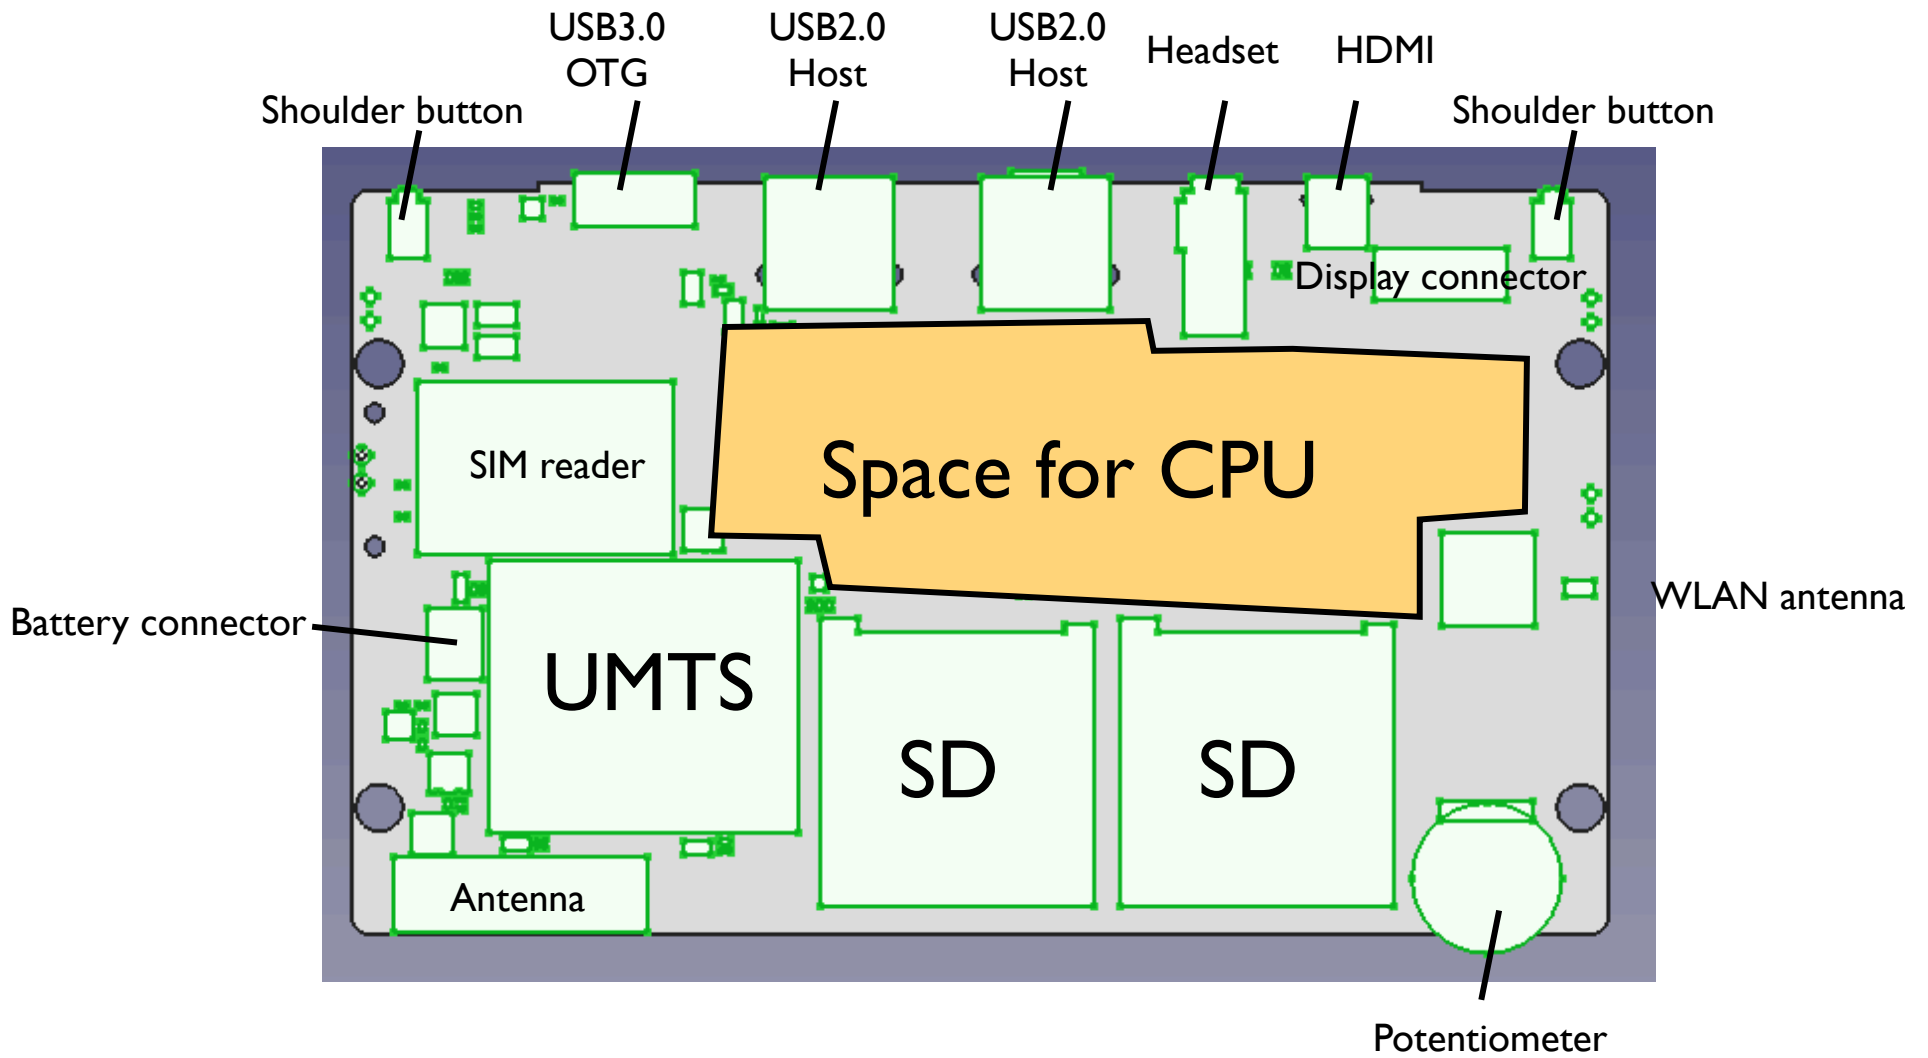

Pyra

Version 3a (Mechanics almost fixed; electronics not yet)

Top view

Bottom view

Bottom view

Bottom view

USB3.0
OTG

USB2.0
Host

USB2.0
Host

Headset

HDMI

Look from backside onto connectors